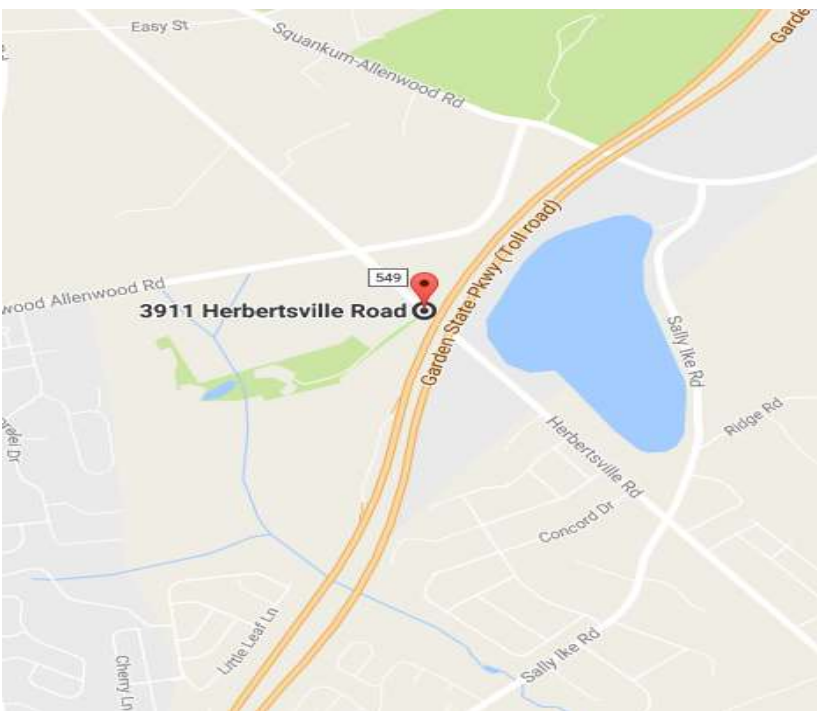

# Directions to Camp Zehnder YMCA & Parking Information

## GPS/Address Information

Camp Zehnder YMCA is located at 3911 Herbertsville Road in Wall, NJ 08724.

**From the North:** Take the Garden State Parkway South to Exit 98 for NJ 138/NJ-34 toward 195/Belmar/Wall Trenton. Use the left lane to continue towards NJ-34 South. Keep left at the fork and merge onto NJ-34 South. Continue on NJ-34 South for about ½ mile. Turn right onto Allenwood road. Continue on Allenwood road for 7/10s of a mile before turning right onto Atlantic Ave. Turn left at the 1<sup>st</sup> cross street onto Hospital Road. After 1.6 miles, continue onto Easy Street. After ½ mile turn left onto Herbertsville Road. After 1 mile, you can turn at the sign for the Camp Zehnder YMCA.

**From the South:** Take the Garden State Parkway North to Exit 89A towards Brick/Lakehurst onto Route 70. Drive 4.6 miles before turning left onto Herbertsville Road/County Hwy 549 Spur. Continue to follow Herbertsville Road for 3.5 miles. You will then see the entrance for the Camp Zehnder YMCA on the left.

**PARKING & Additional Info:** The Camp Zehnder pool is a bubble pool and is located at the end of YMCA road. There is limited parking in a small lot on the left as you approach the building and additional parking in the fields coming up to the building. Be prepared to walk a short distance to the pool.