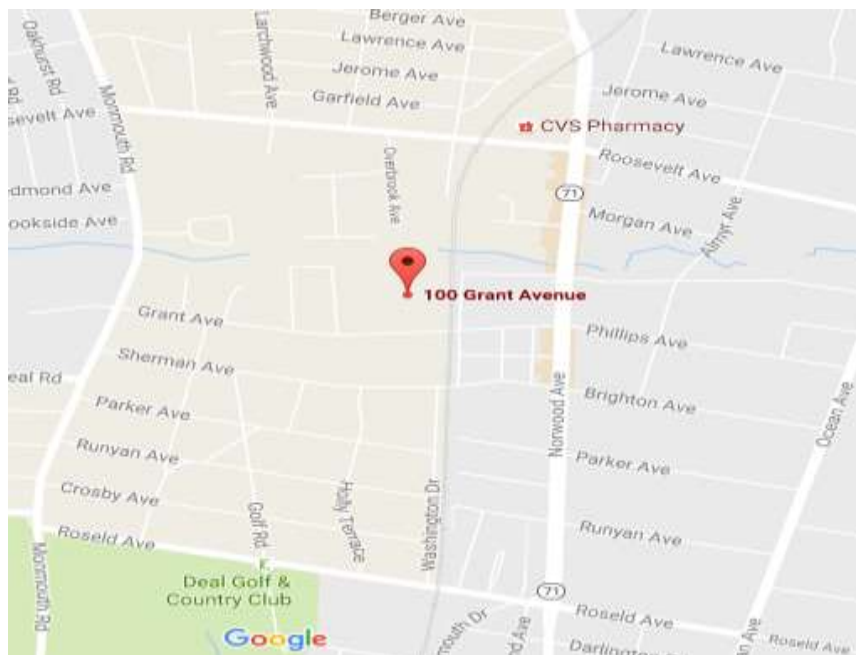

Directions to Jewish Community Center & Parking Information

GPS/Address Information

The Jewish Community Center of the Jersey Shore is located at 100 Grant Avenue, Deal, NJ 07723.

From the North: Take the Garden State Parkway South to Exit 105 towards NJ Route 35/Eatontown/Long Branch. Turn right onto Route 35/NJ 35. Drive about 2.8 miles and then make a slight right turn onto Deal Road. Travel another 1.5 miles on Deal road and then turn left onto Monmouth Road/County Hwy 15. Drive a short distance and take the 2nd right onto Grant Ave. About ½ mile down Grant Ave you will see the JCC located on the left.

From the South: Take the Garden State Parkway North to Exit 98 towards NJ- 138 East. Keep right at the fork, following signs for NJ- 138 East. After 1.1 Miles, take the NJ-18 North exit ramp towards Eatontown. Follow NJ-18 North for 6 miles. Exit 18 north at exit 11A onto Deal Road east. Take Deal Road for 2.2 miles and then turn left onto Monmouth Road/County Hwy 15. Drive a short distance and take the 2nd right onto Grant Ave. About ½ mile down Grant Ave you will see the JCC located on the left.

PARKING & Additional Info: Parking will be available for the meet in the following locations – See blue “P” on map to the left. After parking, please enter the building via the front doors and follow signs and directions for the Pool.